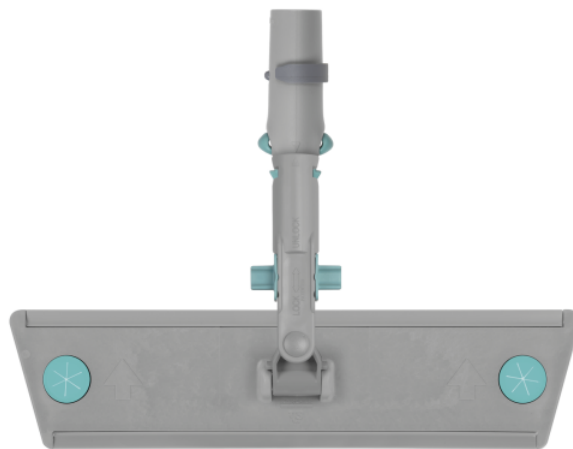

## VELOOK LAMPO FRAME, 40 CM

Lampo frame with strap tape system and universal clips, with Jack Lampo for  $\varnothing$  23 mm handles.

Order no. 9.212-110.0

### Technical data

Programme		ADVANCED
Floor type		Hard floors
Textile attachment		Hook&Loop
Material		PA / Fibreglass / PP
Working width	cm	40
Quantity	piece(s)	1
Packaging unit	piece(s)	10
Package weight	kg	0.4
Dimensions (L x W)	mm	385 x 95
Dimensions, packaged	mm	385 x 95 x 230

### Properties

- Made of recyclable polypropylene, rust-free and long-lasting
- Quick and easy attachment and detachment of wiping cloths
- Low working weight for effortless cleaning
- Efficient: the Lampo system enables the same handle to be used for the entire range of surface cleaning products, which can be attached and removed in an instant