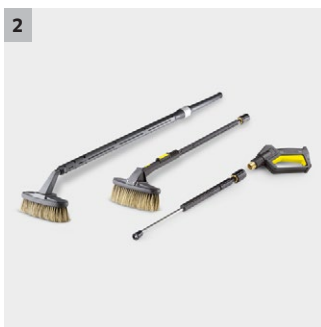

## SB MC 2

Ideal for sites where space is limited: Our compact and individually configurable SB MC 2 self-service wash system enables a complete self-service wash in a very small space.

### 1 Compact design.

- Requires very little space, even the two-bay version.