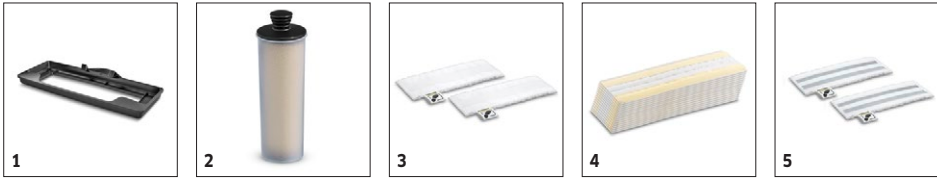

SC 3 UPRIGHT EASYFIX 1.513-300.0

KÄRCHER

		Order no.	Quantity				Price	Description	
Nozzles									
Carpet glider	1	2.863-269.0	1 piece(s)					Also ensures fresh carpet fibres: The carpet glider for easy attachment to the floor nozzle EasyFix. Ideal for steam cleaning carpets.	■
Miscellaneous									
Descaling cartridge	2	2.863-018.0						Quick and efficient descaling of the Kärcher SC 3 EasyFix steam cleaner. All you need to do is insert the cartridge, and you're done.	■
Cloth kit									
Microfibre cloth set for floor nozzle EasyFix	3	2.863-259.0	2 piece(s)					Cloth can be changed without having to come into contact with dirt: the high-quality Easyfix microfibre floor cloth. Thanks to the hook-and-loop system, they are easy and quick to attach to and remove from the EasyFix steam cleaner floor nozzle.	□
EasyFix disposable cloth set	4	2.863-299.0	15 piece(s)					Set of 15 disposable cloths for the EasyFix floor nozzle for fast and hygienic cleaning of hard surfaces. The yellow hook-and-loop strips enable the cloth to be attached easily.	□
Abrasive cloth set abrasiv for floor nozzle EasyFix	5	2.863-309.0	2 piece(s)					The EasyFix abrasive floor cleaning cloths remove even stubborn stains from scratch-resistant stone floors. The hook-and-loop system allows easy attachment and removal without contact with dirt.	□

■ Included in the scope of supply. □ Available accessories.